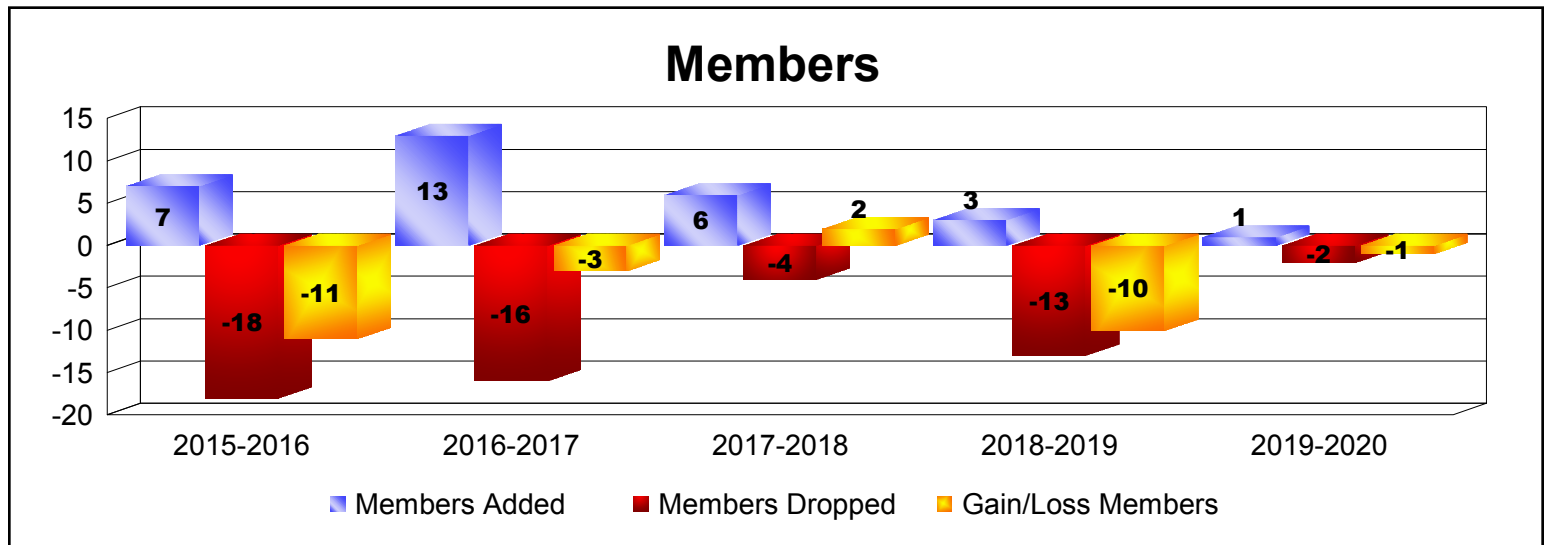

Year	New Clubs	Dropped Clubs	Gain/ Loss Clubs	New Members	Charter Members	Reinstate Members	Transfer Members	Total Member Added	Total Members Dropped	Gain/ Loss Members
2015-2016	0	0	0	7	0	0	0	7	-18	-11
2016-2017	0	0	0	9	0	0	4	13	-16	-3
2017-2018	0	0	0	6	0	0	0	6	-4	2
2018-2019	0	0	0	1	2	0	0	3	-13	-10
2019-2020	0	0	0	1	0	0	0	1	-2	-1
Average	0	0	0	5	0	0	1	6	-11	-5

Year	New Clubs	Dropped Clubs	Gain/ Loss Clubs	New Members	Charter Members	Reinstate Members	Transfer Members	Total Member Added	Total Members Dropped	Gain/ Loss Members
2015-2016	0	0	0	88	0	4	9	101	-128	-27
2016-2017	0	-3	-3	83	0	2	6	91	-148	-57
2017-2018	0	-2	-2	68	2	2	14	86	-154	-68
2018-2019	0	-1	-1	64	0	1	7	72	-121	-49
2019-2020	0	-1	-1	36	0	0	3	39	-54	-15
Average	0	-1	-1	68	0	2	8	78	-121	-43