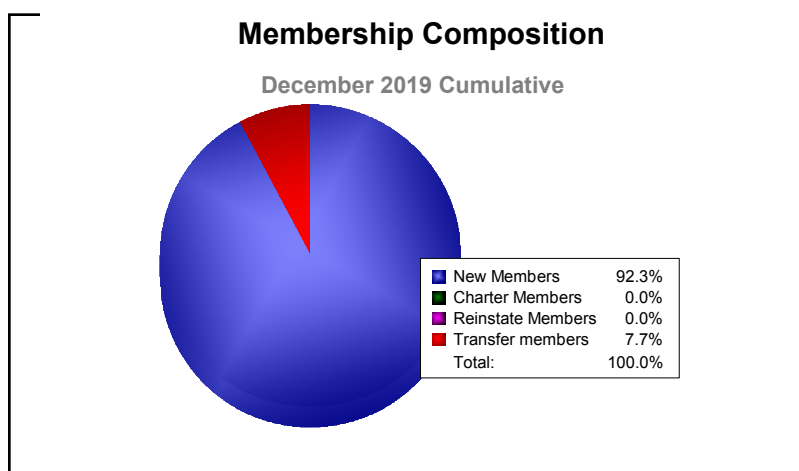

Year	New Clubs	Dropped Clubs	Gain/ Loss Clubs	New Members	Charter Members	Reinstate Members	Transfer Members	Total Member Added	Total Members Dropped	Gain/ Loss Members
2015-2016	0	0	0	7	0	0	0	7	-18	-11
2016-2017	0	0	0	9	0	0	4	13	-16	-3
2017-2018	0	0	0	6	0	0	0	6	-4	2
2018-2019	0	0	0	1	2	0	0	3	-13	-10
2019-2020	0	0	0	1	0	0	0	1	-2	-1
Average	0	0	0	5	0	0	1	6	-11	-5

Year	New Clubs	Dropped Clubs	Gain/ Loss Clubs	New Members	Charter Members	Reinstate Members	Transfer Members	Total Member Added	Total Members Dropped	Gain/ Loss Members
2015-2016	0	0	0	88	0	4	9	101	-128	-27
2016-2017	0	-3	-3	83	0	2	6	91	-148	-57
2017-2018	0	-2	-2	68	2	2	14	86	-154	-68
2018-2019	0	-1	-1	64	0	1	7	72	-121	-49
2019-2020	0	-1	-1	36	0	0	3	39	-54	-15
Average	0	-1	-1	68	0	2	8	78	-121	-43