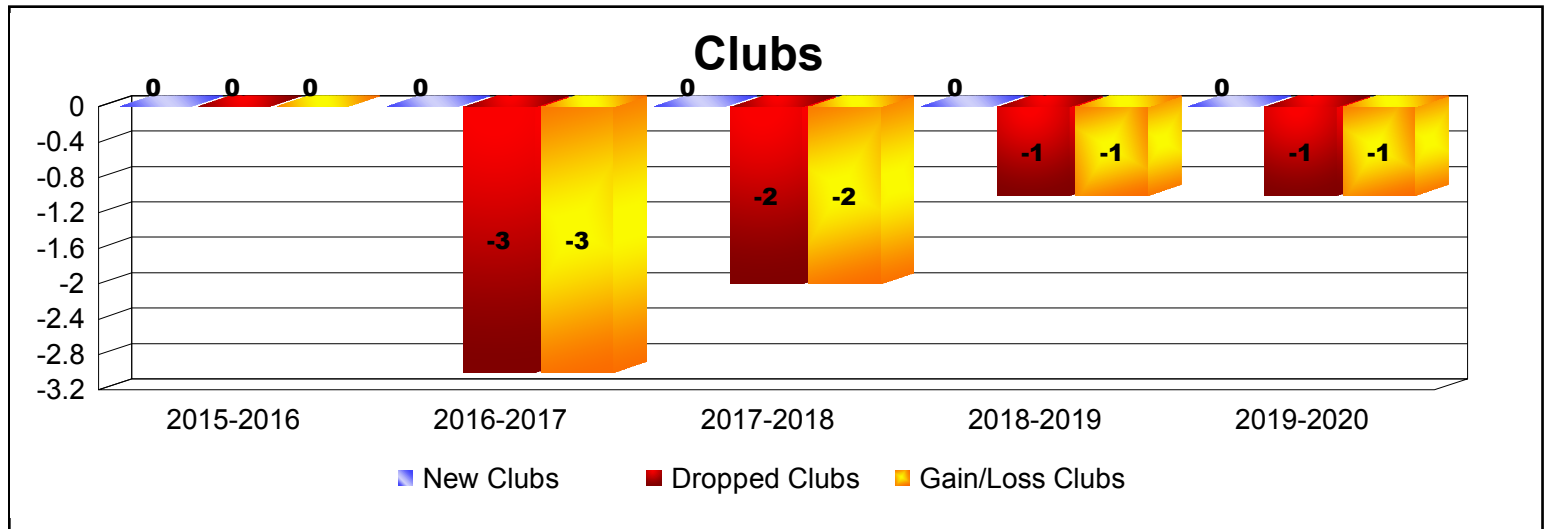

Year	New Clubs	Dropped Clubs	Gain/ Loss Clubs	New Members	Charter Members	Reinstate Members	Transfer Members	Total Member Added	Total Members Dropped	Gain/ Loss Members
2015-2016	0	0	0	7	0	0	0	7	-18	-11
2016-2017	0	0	0	9	0	0	4	13	-16	-3
2017-2018	0	0	0	6	0	0	0	6	-4	2
2018-2019	0	0	0	1	2	0	0	3	-13	-10
2019-2020	0	0	0	1	0	0	0	1	-2	-1
Average	0	0	0	5	0	0	1	6	-11	-5

Year	New Clubs	Dropped Clubs	Gain/ Loss Clubs	New Members	Charter Members	Reinstate Members	Transfer Members	Total Member Added	Total Members Dropped	Gain/ Loss Members
2015-2016	0	0	0	88	0	4	9	101	-128	-27
2016-2017	0	-3	-3	83	0	2	6	91	-148	-57
2017-2018	0	-2	-2	68	2	2	14	86	-154	-68
2018-2019	0	-1	-1	64	0	1	7	72	-121	-49
2019-2020	0	-1	-1	36	0	0	3	39	-54	-15
Average	0	-1	-1	68	0	2	8	78	-121	-43

Year	New Clubs	Dropped Clubs	Gain/ Loss Clubs	New Members	Charter Members	Reinstate Members	Transfer Members	Total Member Added	Total Members Dropped	Gain/ Loss Members
2015-2016	0	0	0	9	0	0	1	10	-17	-7
2016-2017	0	0	0	10	0	0	0	10	-15	-5
2017-2018	0	0	0	6	0	0	0	6	-15	-9
2018-2019	0	0	0	12	0	0	1	13	-11	2
2019-2020	0	0	0	4	0	0	0	4	-5	-1
Average	0	0	0	8	0	0	0	9	-13	-4