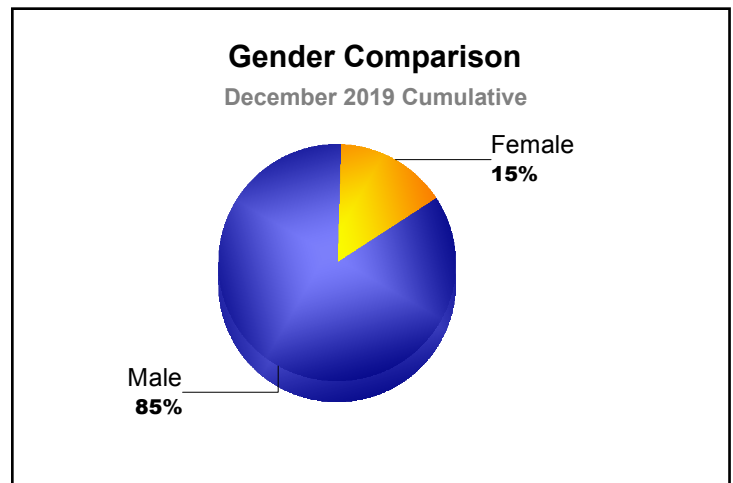

Year	New Clubs	Dropped Clubs	Gain/ Loss Clubs	New Members	Charter Members	Reinstate Members	Transfer Members	Total Member Added	Total Members Dropped	Gain/ Loss Members
2015-2016	0	0	0	88	0	4	9	101	-128	-27
2016-2017	0	-3	-3	83	0	2	6	91	-148	-57
2017-2018	0	-2	-2	68	2	2	14	86	-154	-68
2018-2019	0	-1	-1	64	0	1	7	72	-121	-49
2019-2020	0	-1	-1	36	0	0	3	39	-54	-15
Average	0	-1	-1	68	0	2	8	78	-121	-43