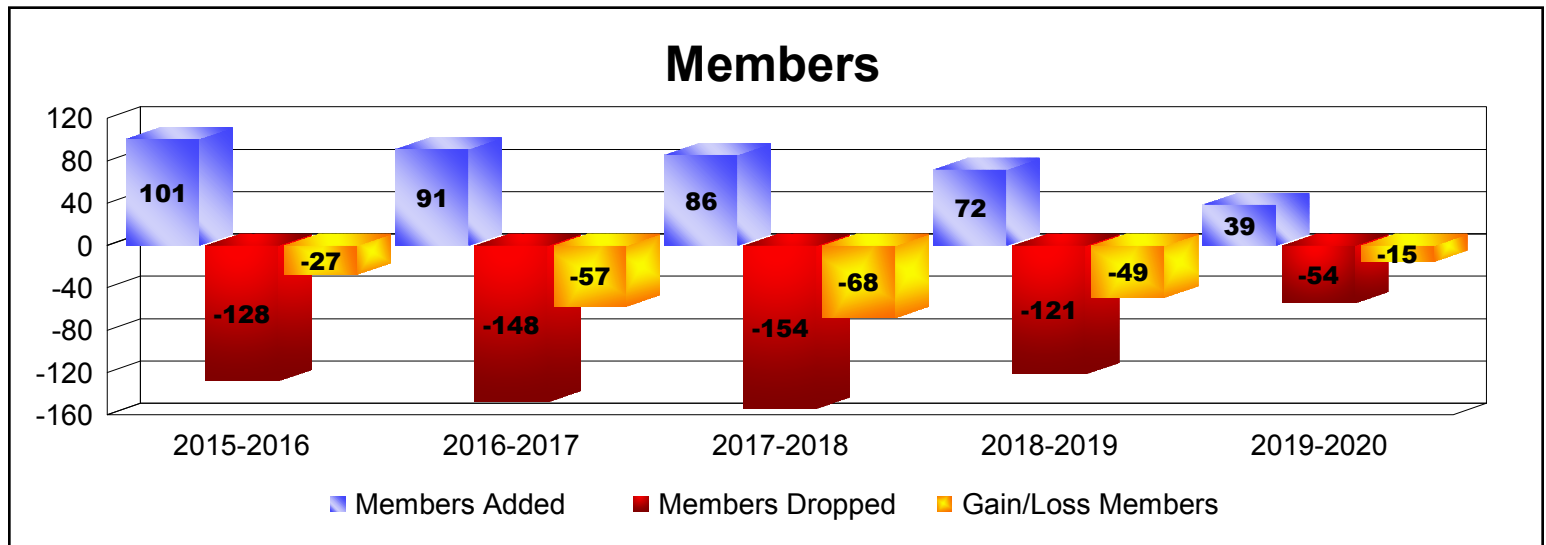

Year	New Clubs	Dropped Clubs	Gain/ Loss Clubs	New Members	Charter Members	Reinstate Members	Transfer Members	Total Member Added	Total Members Dropped	Gain/ Loss Members
2015-2016	0	0	0	7	0	0	0	7	-18	-11
2016-2017	0	0	0	9	0	0	4	13	-16	-3
2017-2018	0	0	0	6	0	0	0	6	-4	2
2018-2019	0	0	0	1	2	0	0	3	-13	-10
2019-2020	0	0	0	1	0	0	0	1	-2	-1
Average	0	0	0	5	0	0	1	6	-11	-5

Year	New Clubs	Dropped Clubs	Gain/ Loss Clubs	New Members	Charter Members	Reinstate Members	Transfer Members	Total Member Added	Total Members Dropped	Gain/ Loss Members
2015-2016	0	0	0	88	0	4	9	101	-128	-27
2016-2017	0	-3	-3	83	0	2	6	91	-148	-57
2017-2018	0	-2	-2	68	2	2	14	86	-154	-68
2018-2019	0	-1	-1	64	0	1	7	72	-121	-49
2019-2020	0	-1	-1	36	0	0	3	39	-54	-15
Average	0	-1	-1	68	0	2	8	78	-121	-43

Year	New Clubs	Dropped Clubs	Gain/ Loss Clubs	New Members	Charter Members	Reinstate Members	Transfer Members	Total Member Added	Total Members Dropped	Gain/ Loss Members
2015-2016	0	0	0	9	0	0	1	10	-17	-7
2016-2017	0	0	0	10	0	0	0	10	-15	-5
2017-2018	0	0	0	6	0	0	0	6	-15	-9
2018-2019	0	0	0	12	0	0	1	13	-11	2
2019-2020	0	0	0	4	0	0	0	4	-5	-1
Average	0	0	0	8	0	0	0	9	-13	-4