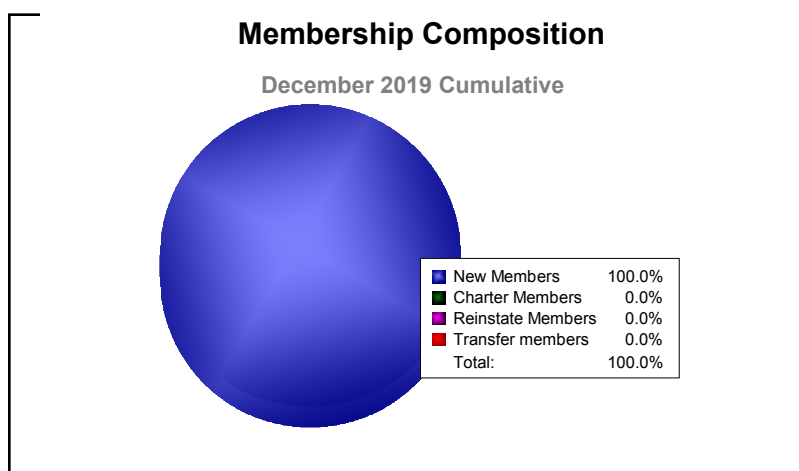

Year	New Clubs	Dropped Clubs	Gain/ Loss Clubs	New Members	Charter Members	Reinstate Members	Transfer Members	Total Member Added	Total Members Dropped	Gain/ Loss Members
2015-2016	0	0	0	7	0	0	0	7	-18	-11
2016-2017	0	0	0	9	0	0	4	13	-16	-3
2017-2018	0	0	0	6	0	0	0	6	-4	2
2018-2019	0	0	0	1	2	0	0	3	-13	-10
2019-2020	0	0	0	1	0	0	0	1	-2	-1
Average	0	0	0	5	0	0	1	6	-11	-5

Year	New Clubs	Dropped Clubs	Gain/ Loss Clubs	New Members	Charter Members	Reinstate Members	Transfer Members	Total Member Added	Total Members Dropped	Gain/ Loss Members
2015-2016	0	0	0	88	0	4	9	101	-128	-27
2016-2017	0	-3	-3	83	0	2	6	91	-148	-57
2017-2018	0	-2	-2	68	2	2	14	86	-154	-68
2018-2019	0	-1	-1	64	0	1	7	72	-121	-49
2019-2020	0	-1	-1	36	0	0	3	39	-54	-15
Average	0	-1	-1	68	0	2	8	78	-121	-43