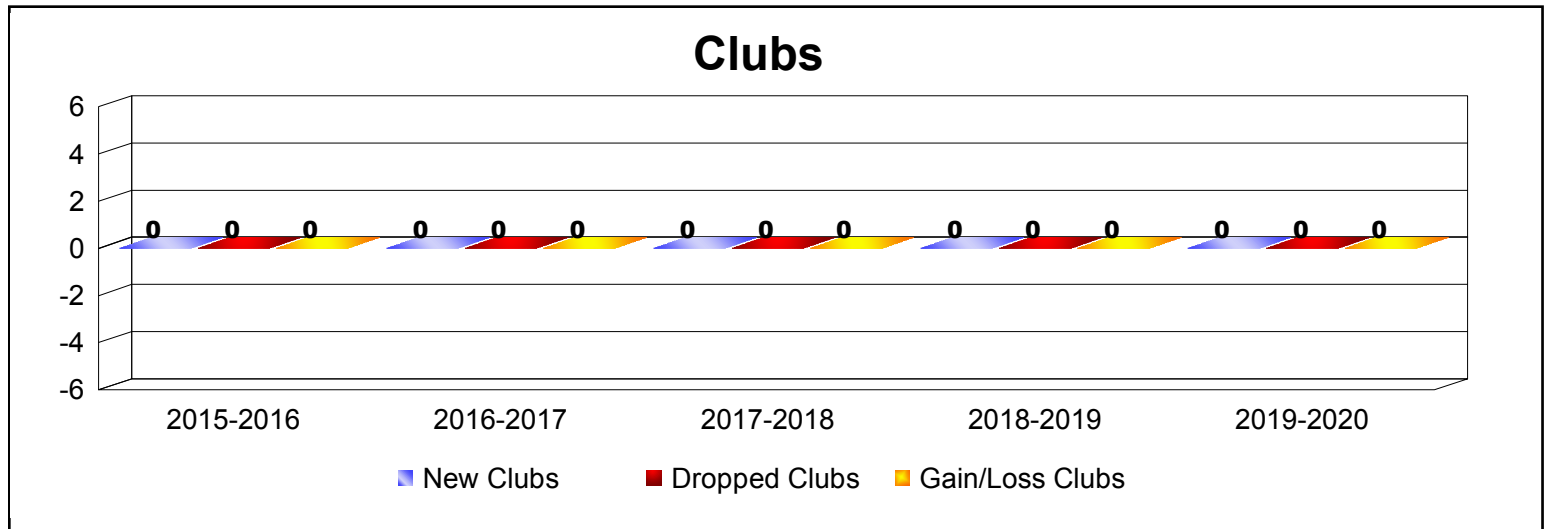

Year	New Clubs	Dropped Clubs	Gain/ Loss Clubs	New Members	Charter Members	Reinstate Members	Transfer Members	Total Member Added	Total Members Dropped	Gain/ Loss Members
2015-2016	0	0	0	7	0	0	0	7	-18	-11
2016-2017	0	0	0	9	0	0	4	13	-16	-3
2017-2018	0	0	0	6	0	0	0	6	-4	2
2018-2019	0	0	0	1	2	0	0	3	-13	-10
2019-2020	0	0	0	1	0	0	0	1	-2	-1
Average	0	0	0	5	0	0	1	6	-11	-5

Year	New Clubs	Dropped Clubs	Gain/ Loss Clubs	New Members	Charter Members	Reinstate Members	Transfer Members	Total Member Added	Total Members Dropped	Gain/ Loss Members
2015-2016	0	0	0	88	0	4	9	101	-128	-27
2016-2017	0	-3	-3	83	0	2	6	91	-148	-57
2017-2018	0	-2	-2	68	2	2	14	86	-154	-68
2018-2019	0	-1	-1	64	0	1	7	72	-121	-49
2019-2020	0	-1	-1	36	0	0	3	39	-54	-15
Average	0	-1	-1	68	0	2	8	78	-121	-43

Year	New Clubs	Dropped Clubs	Gain/ Loss Clubs	New Members	Charter Members	Reinstate Members	Transfer Members	Total Member Added	Total Members Dropped	Gain/ Loss Members
2015-2016	0	0	0	9	0	0	1	10	-17	-7
2016-2017	0	0	0	10	0	0	0	10	-15	-5
2017-2018	0	0	0	6	0	0	0	6	-15	-9
2018-2019	0	0	0	12	0	0	1	13	-11	2
2019-2020	0	0	0	4	0	0	0	4	-5	-1
Average	0	0	0	8	0	0	0	9	-13	-4