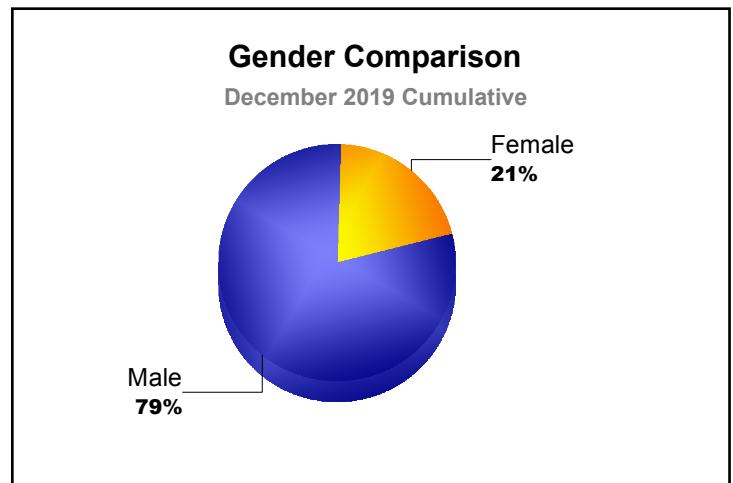

Year	New Clubs	Dropped Clubs	Gain/ Loss Clubs	New Members	Charter Members	Reinstate Members	Transfer Members	Total Member Added	Total Members Dropped	Gain/ Loss Members
2015-2016	0	0	0	7	0	0	0	7	-18	-11
2016-2017	0	0	0	9	0	0	4	13	-16	-3
2017-2018	0	0	0	6	0	0	0	6	-4	2
2018-2019	0	0	0	1	2	0	0	3	-13	-10
2019-2020	0	0	0	1	0	0	0	1	-2	-1
Average	0	0	0	5	0	0	1	6	-11	-5